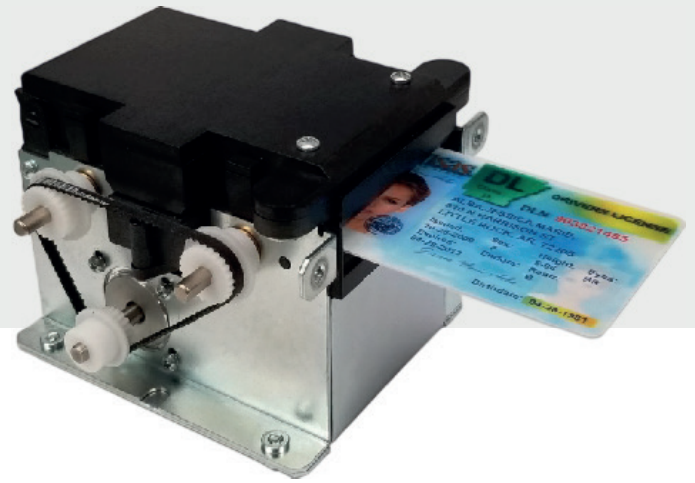

DriversScan

- Scans Driver's Licenses and ID Cards
at 300/600 DPI Full Color in Duplex Mode

**IMAGE CAPTURE
ID, 2D & PDF 417 BARCODES
MRZ OCR**

- Duplex mode scans front and back of document in one pass.
- Hinged card path for easy cleaning.
- Downloadable firmware allowing for field updates.
- Accepts driver's licenses, credit cards and other Cr80 (2.125" x 3.75") sized ID Cards.
- Output image is selectable: Full Color, IR, and Monochrome.
- Decode Barcodes - 1D including PDF 417 with PDI software.
- Size 3.125"H x 3.960"W x 4.035"L.
- Standard 300/600 DPI resolution.
- Windows and Linux compatible.

FOR THE FULL STORY ON DRIVERSSCAN, CONTACT US TODAY.

DriversScan

The Versatile High Speed
Image Scanner

Specifications

DC POWER REQUIREMENTS

+24VDC \pm 5% @ 24W

Size

3.125'H x 3.960' W x 4.035'L

Scan Speed

Transport scanning speed: 305 dpi, 15 ips
 \pm 1% in monochrome & 5 ips in color.
610 dpi, 9 ips in monochrome & 3 ips in color.

Temperature

Operating: 0°C to +50°C
Storage: -25°C to +60°C

WEIGHT

The total weight of the scanner,
including mechanism and PC assemblies,
is approximately 1.2lbs

DATA DETECTION / SCAN HEAD

Scan head array contains 12/24 dpm
(305/610 dpi). Full color scanning

Image Type