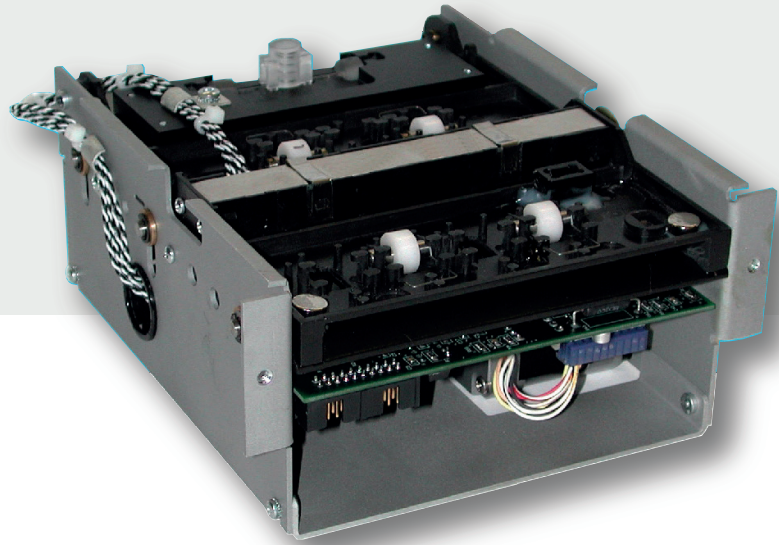

EZscan V

The New Half-Page Image Scanner

- That Lets You Scan Both Sides of a Form Simultaneously at a Fast 22 ips!

Scan Forms from a Half-Page size (A6) down to 2.75 inch-wide forms in 8-bit grayscale or bitonal

EZscan IV automatically transports and scans forms from A6-size down to 2.75 inch-wide personal checks... and its bi-directional transport permits straight through or reciprocating operation. EZscan IV connects with a high-speed USB 2.0 port and can scan both sides of a form simultaneously. The scanner's hardware and software automates form design, expedites form handling and simplifies data decoding.

The scanner captures document images with command selectable at 100, 200 or 400 dpi and scans forms on a line-by-line basis up to 22 ips. Image data is available in 8-bit grayscale or bitonal (b/w) formats. Proprietary PC software decodes mark-sense data (OMR), OCR, bar code and MICR data. The mechanism is designed for an easy fit as an OEM subassembly into most terminal enclosures.

TAKE A LOOK AT THE MANY FEATURES OF EZscan IV

- Bi-directional transport permits straight through (eject rear) or reciprocating (eject front) operation....with the ability to pay Brand or cancel a paid ticket with a high-density thermal print head or ink-jet print head prior to ejecting.
- An advanced optical system design provides the highest quality image available by minimizing sensitivity to creases and folds which results in unparalleled accuracy and successful data decode.
- Handles forms in sizes ranging from 2.75" wide personal checks up to a maximum of 4.25" W. x 11.00" L. or A6-size documents.
- Contains document skew correction software.
- Scans and transmits image data at 100, 200 or 400 dpi (command selectable).
- Hinged transport design opens effortlessly for easy access to the document path for read head cleaning.
- Optional inkjet print head available for endorsing checks or other printing requirements.